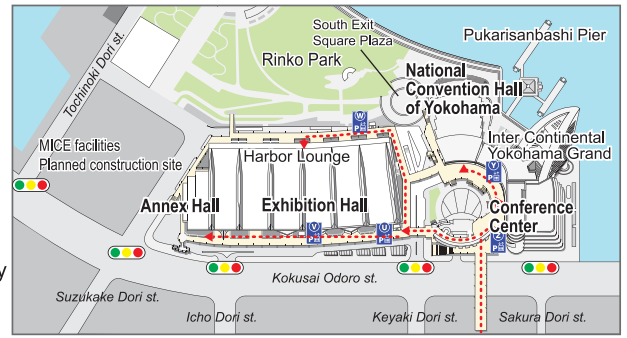

# PACIFICO Yokohama Access & Area Map

1-1-1 Minato Mirai, Nishi-ku, Yokohama 220-0012, Japan Information: TEL +81-45-221-2155

Easy access from all over the world.

**30 min.**  
from Tokyo  
by train.

5 min. walk from  
Minato Mirai station  
(Minato Mirai Line).

30 min. from Tokyo International Airport (Haneda).  
100 min. from Narita International Airport.  
20 min. from JR Shin Yokohama Station.  
2 min. from Minato Mirai Exit (Metropolitan Expressway  
Yokohane Route).

**P1** Minato Mirai Public Parking Lot ¥270/30min. 7:00 to 24:00 \*You can take your car out anytime 24hr.

**P2** Rinko Park Parking Lot ¥250/30min. 8:00 to 21:00

**P3** Bus / Large Vehicle Parking Lot ¥500/30min. 24 hours open \*Enter and exit between 7:00 and 22:00. Advanced reservations required