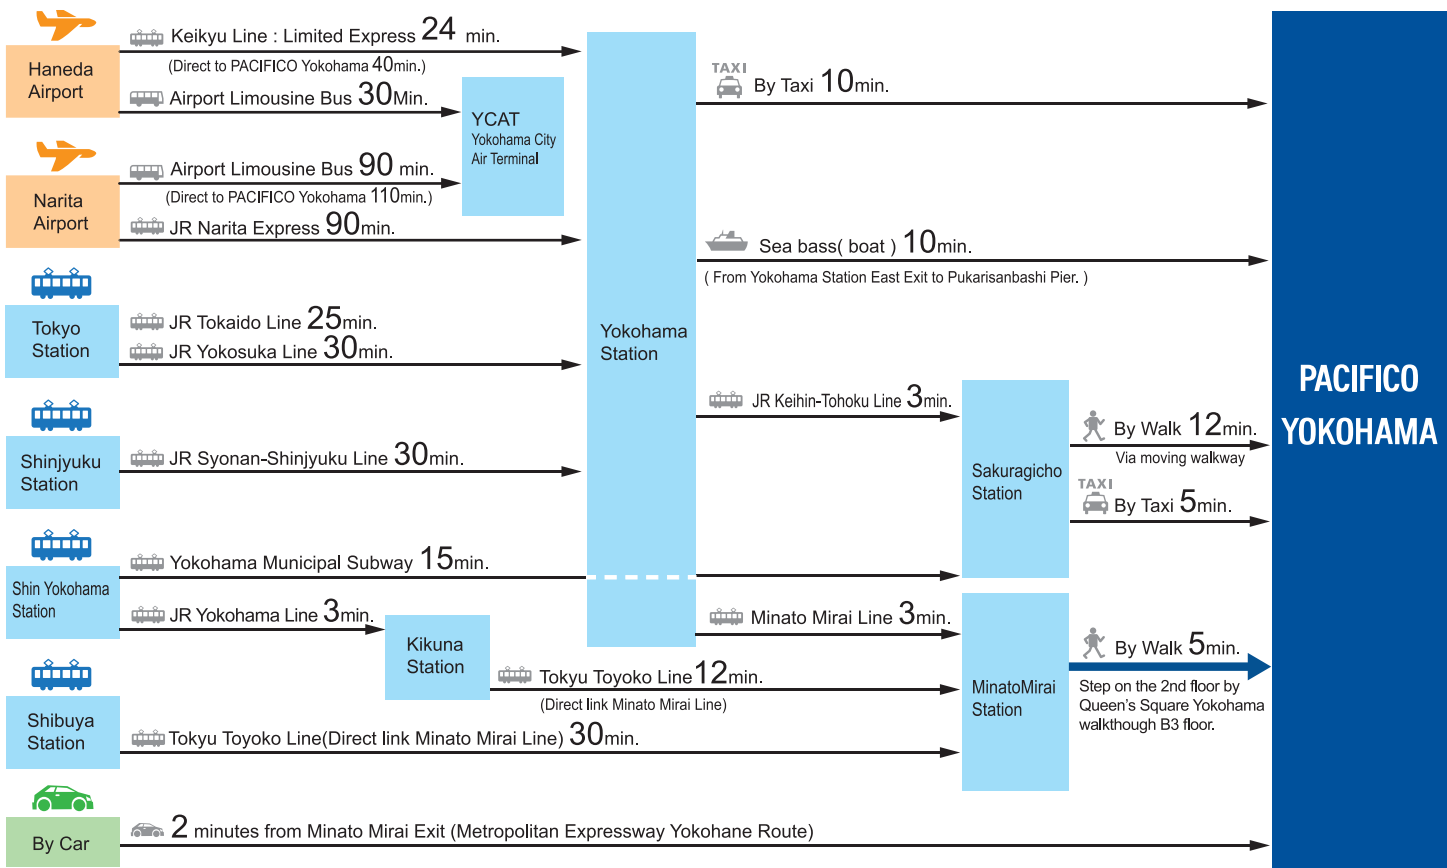

# PACIFICO Yokohama Access & Area Map

1-1-1 Minato Mirai, Nishi-ku, Yokohama 220-0012, Japan Information: TEL +81-45-221-2155

Easy access from all over the world.

**30 min.**  
from Tokyo  
by train.

5 min. walk from  
Minato Mirai station  
(Minato Mirai Line).

30 min. from Tokyo International Airport (Haneda).  
100 min. from Narita International Airport.  
20 min. from JR Shin Yokohama Station.  
2 min. from Minato Mirai Exit (Metropolitan Expressway  
Yokohane Route).

**P1** Minato Mirai Public Parking Lot ¥270/30min. 7:00 to 24:00 \*You can take your car out anytime 24hr.

**P2** Rinko Park Parking Lot ¥250/30min. 8:00 to 21:00

**P3** Bus / Large Vehicle Parking Lot ¥500/30min. 24 hours open \*Enter and exit between 7:00 and 22:00. Advanced reservations required

Notes:

- Actual travel times required depend on the facilities you are going to visit. An early arrival is recommended.
- Transfer times are not included.
- Actual travel times required also depend on the road conditions and which terminal you will use.